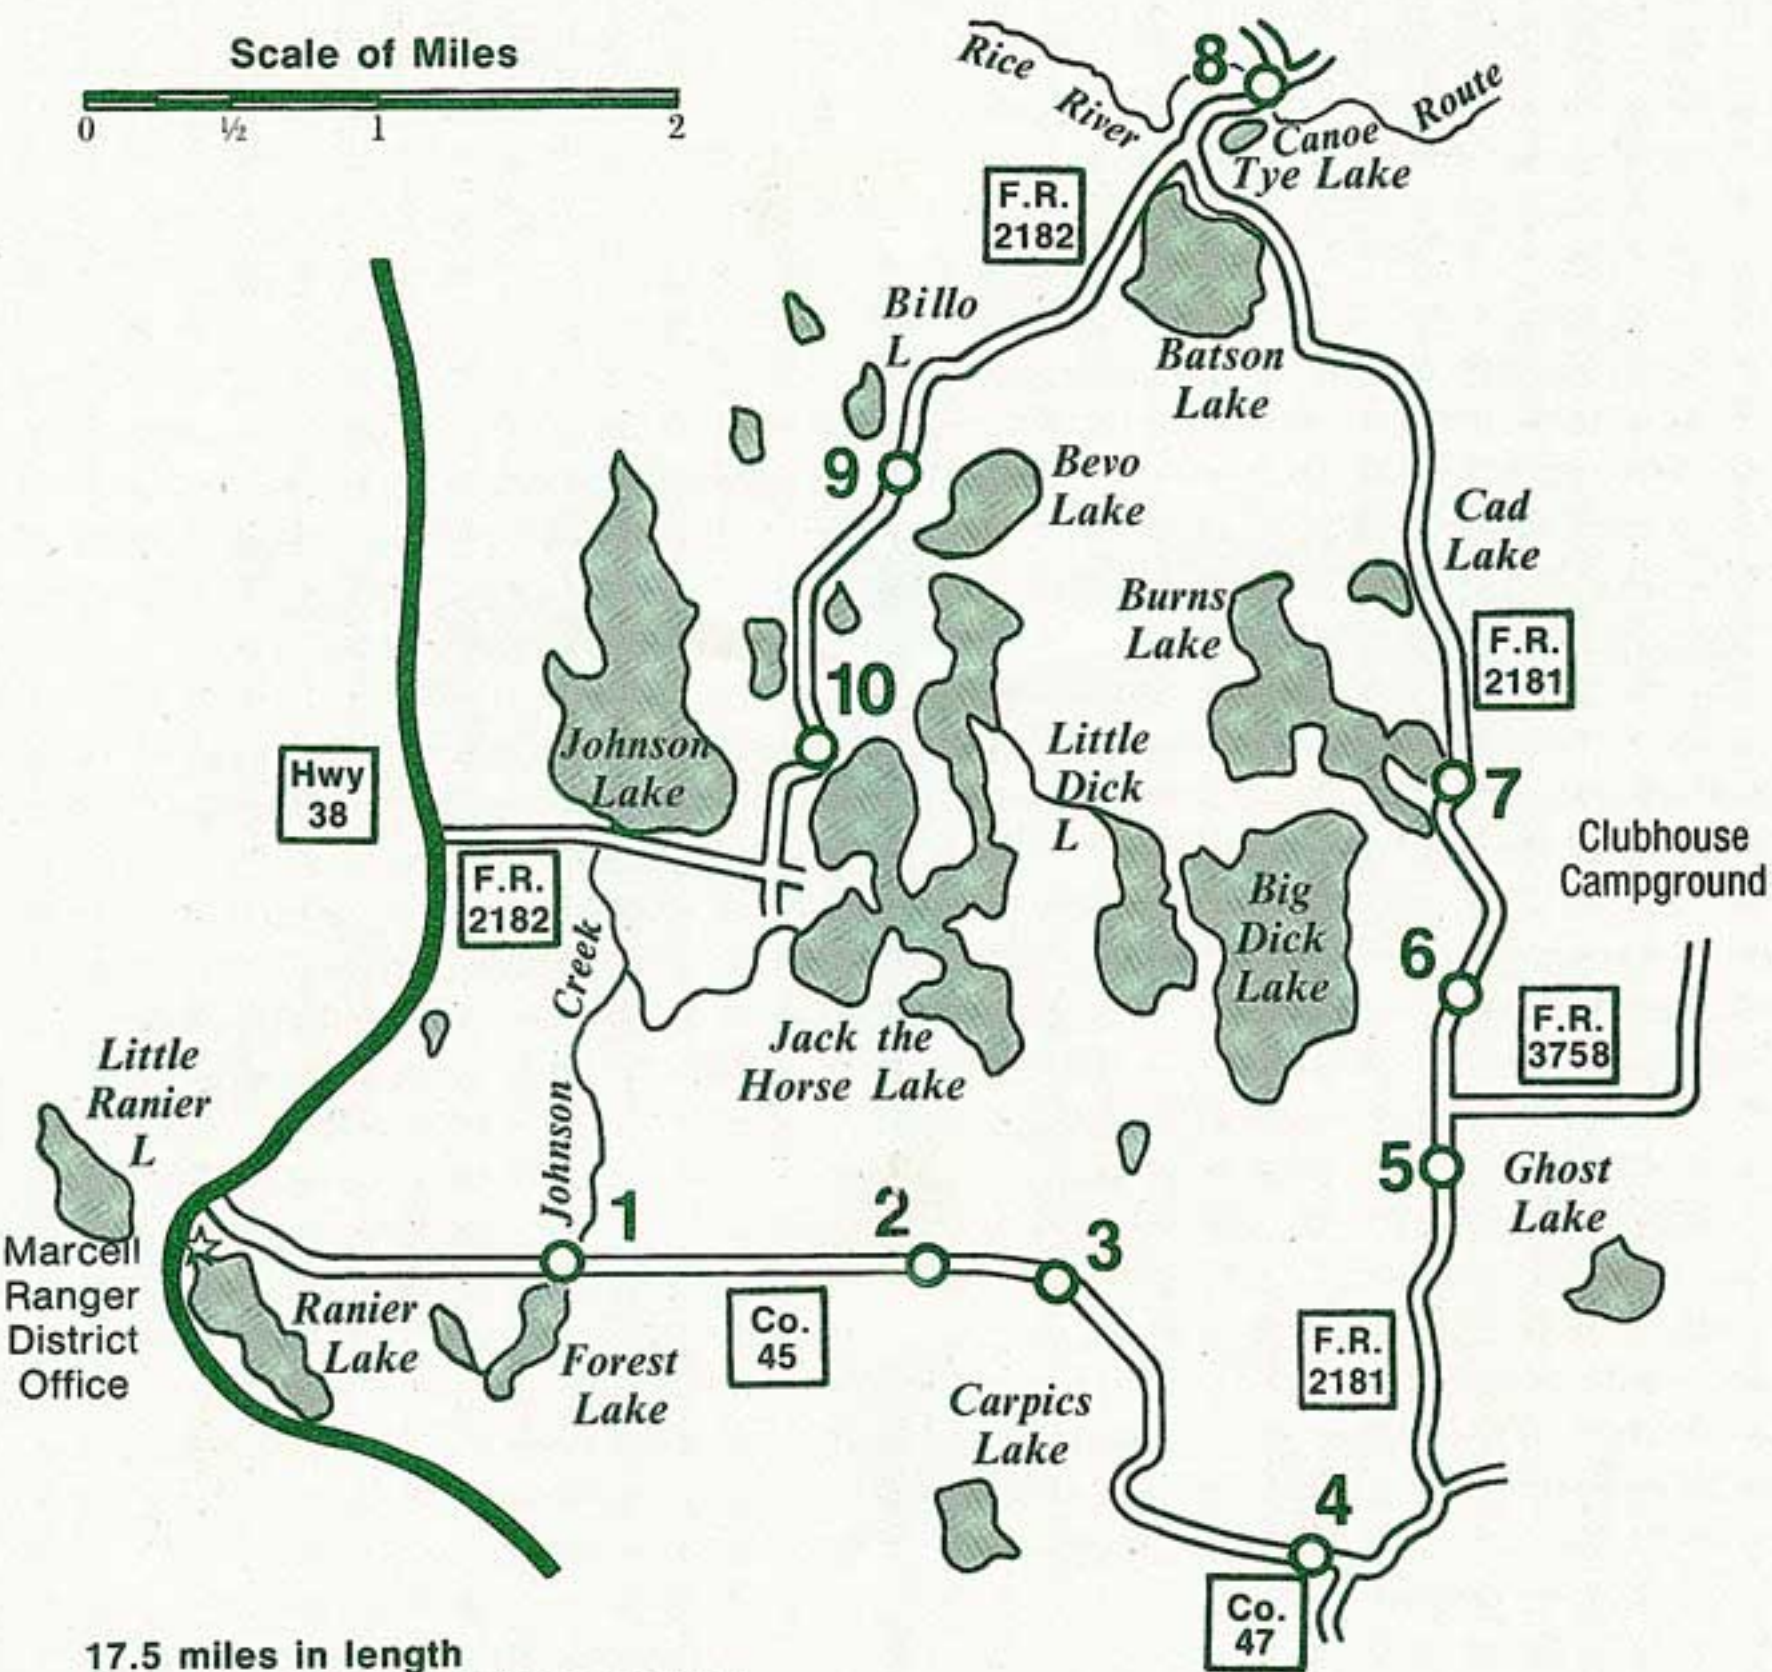

# The Chippewa Adventure

## Auto Tour

Scale of Miles

17.5 miles in length  
Open May 1 through November 15