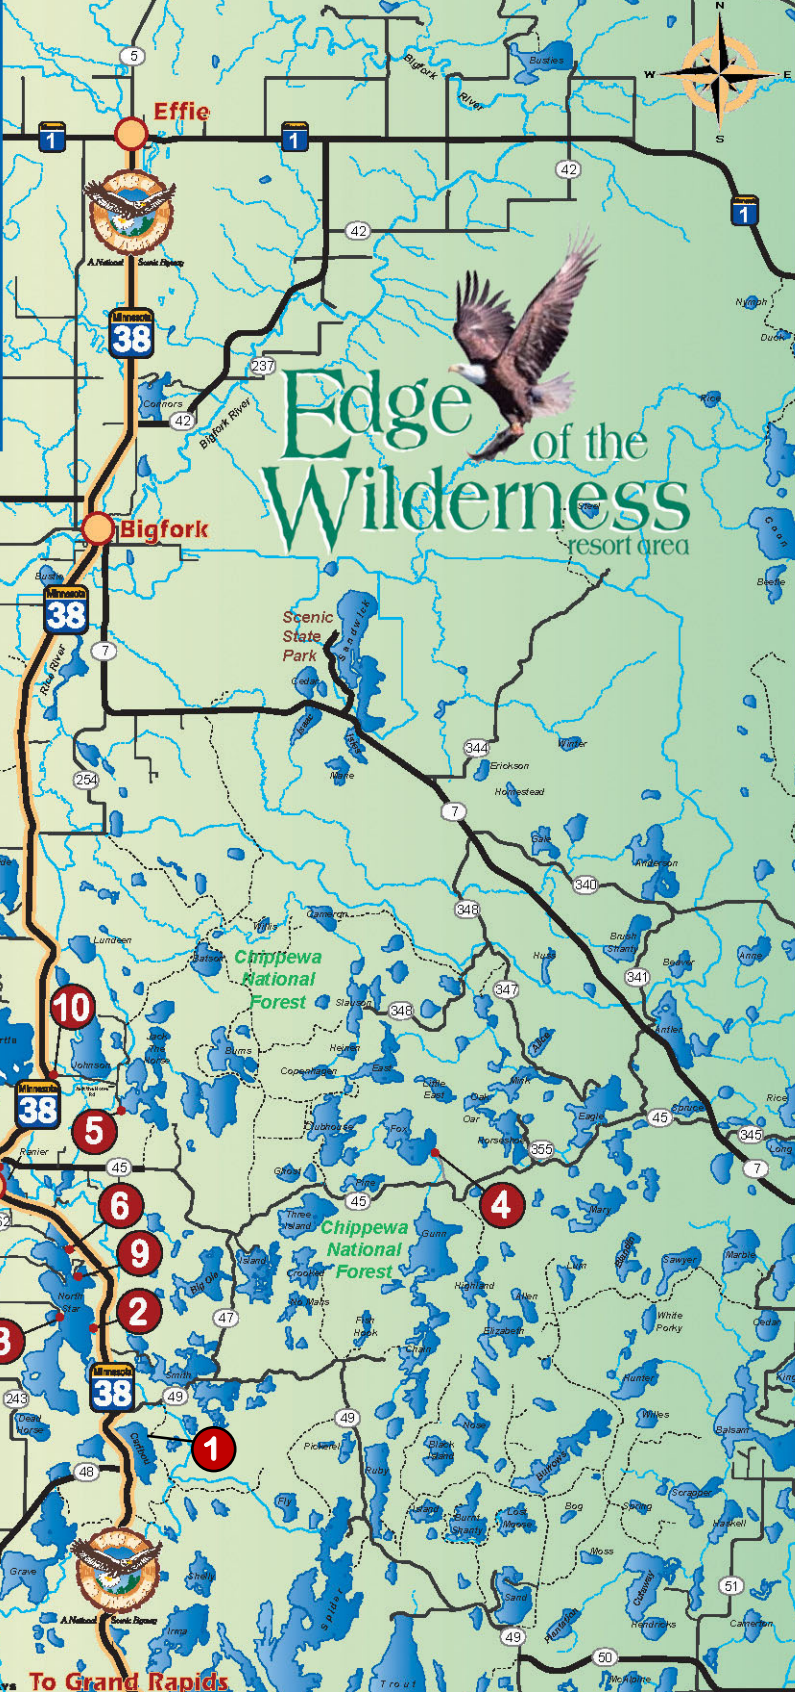

- 1. Buckhorn Resort**
- 2. Big Timber Resort**
- 3. Cedar Point Resort**
- 4. Fox Lake Resort**
- 5. Jack-The-Horse Resort**
- 6. Kokomo Resort**
- 7. Maple Ridge Resort**
- 8. Marcell Lodge**
- 9. North Star Lake Resort**
- 10. Timberwolf Inn**
- 11. Wilderness Lodge**

To Deer River AMERICA'S BYWAYS To Grand Rapids